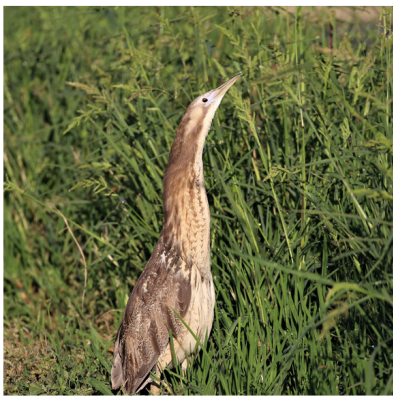

Threatened Species of the Riverina Education Program

Name: Plains-wanderer
Height: 12-15 cm.
Weight: 40 to 95g
Legs: Thin yellow legs
bill: Small and yellow
Eyes: Big and yellow
Habitat: Lives in grasslands with hard red-brown soil.

Name: Australasian Bittern
Height: 75cm.
Weight: up to 2kg
Legs: Olive Green legs
bill: Brownish-yellow
Eyes: Yellow
Habitat: Lives in wetlands and rice.

Name: Malleefowl
Height: 55 to 60cm.
Weight: Weight 40 to 95g
Legs: Powerful and grey
bill: Small and Brown
Eyes: Brown with a white line underneath
Habitat: Lives in sandy soils with Mallee trees